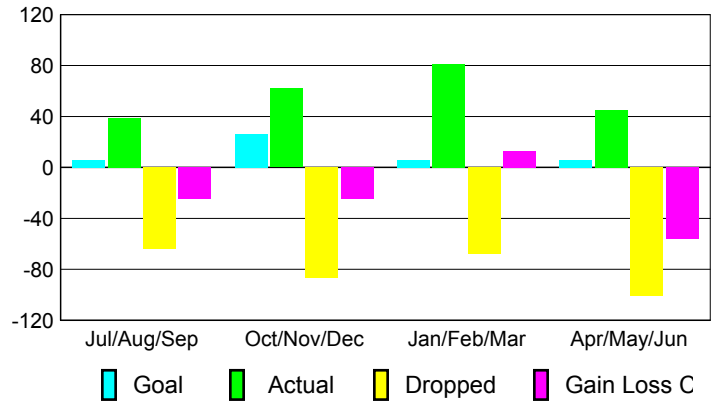

Membership Results 2008-2009

Goal, New, Dropped, Gain/Loss

Comparison of Membership Gain/Loss

Current Year Compared to the Previous Year