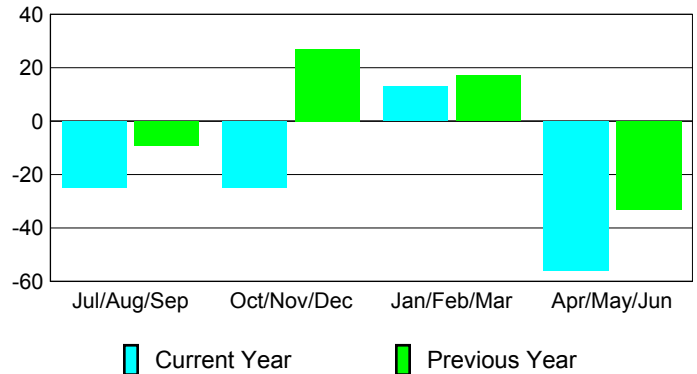

Membership Results 2008-2009

Membership 2007-2008

Month	Net Memb Goal	Actual New Memb	Actual Dropped Memb	Gain/Loss of Memb	Gain/Loss of Memb
Jul/Aug/Sep	6	39	-64	-25	-9
Oct/Nov/Dec	26	62	-87	-25	27
Jan/Feb/Mar	6	81	-68	13	17
Apr/May/June	6	45	-101	-56	-33
Totals	44	227	-320	-93	2

Membership Results 2008-2009

Goal, New, Dropped, Gain/Loss

Comparison of Membership Gain/Loss

Current Year Compared to the Previous Year

Gender Comparison 2008-2009

Male

Female