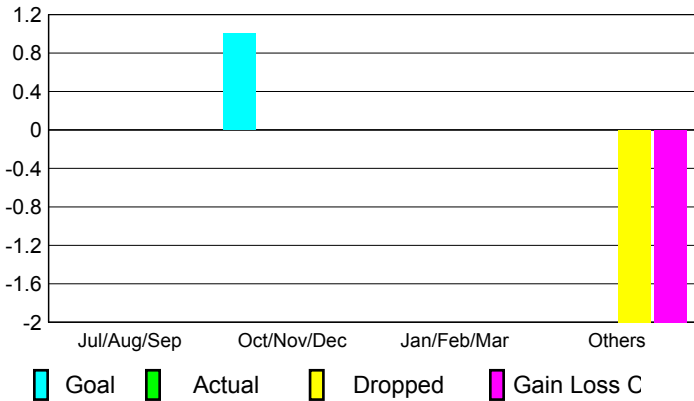

2008-2009 GMT Quarterly Report for District (or Undistricted) District 27 D1

GMT: Gary W Fry

Location: WISCONSIN

GMT CA: 1 & 2

CLUBS

Club Results 2008-2009

Clubs 2007-2008

Month	New Club Goal	Actual New Clubs	Actual Dropped Clubs	Gain/Loss of Clubs	Gain/Loss of Clubs
Jul/Aug/Sep	0	0	0	0	0
Oct/Nov/Dec	1	0	0	0	0
Jan/Feb/Mar	0	0	0	0	0
Apr/May/June	0	0	-2	-2	0
Totals	1	0	-2	-2	0

Club Results 2008-2009

Goal, New, Dropped, Gain/Loss

Comparison of Club Gain/Loss

Current Year Compared to the Previous Year

YTD Status Quo Clubs 2008-2009

Status Quo Clubs Compared to Status Quo Members

MEMBERSHIP

Membership Results 2008-2009

Membership 2007-2008

Month	Net Memb Goal	Actual New Memb	Actual Dropped Memb	Gain/Loss of Memb	Gain/Loss of Memb
Jul/Aug/Sep	6	39	-64	-25	-9
Oct/Nov/Dec	26	62	-87	-25	27
Jan/Feb/Mar	6	81	-68	13	17
Apr/May/June	6	45	-101	-56	-33
Totals	44	227	-320	-93	2