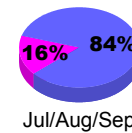

Membership Results 2008-2009

Membership 2007-2008

Month	Net Memb Goal	Actual New Memb	Actual Dropped Memb	Gain/Loss of Memb	Gain/Loss of Memb
Jul/Aug/Sep	6	39	-64	-25	-9
Oct/Nov/Dec	26	62	-87	-25	27
Jan/Feb/Mar	6	81	-68	13	17
Apr/May/June	6	45	-101	-56	-33
Totals	44	227	-320	-93	2

Membership Results 2008-2009

Goal, New, Dropped, Gain/Loss

Comparison of Membership Gain/Loss

Current Year Compared to the Previous Year

Gender Comparison 2008-2009

Male

Female